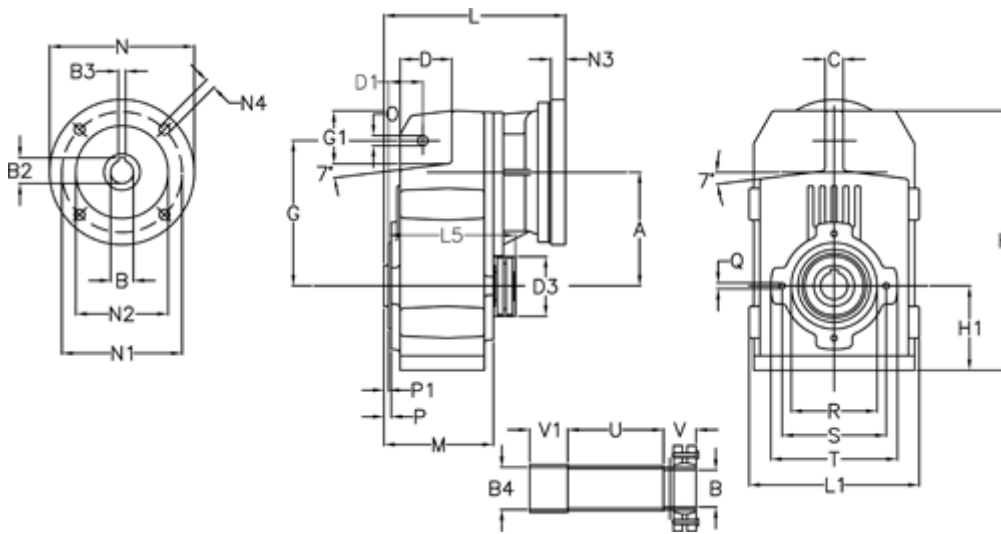

Article number: 29560203005225
 Description: Shaft mounted gear
 A252S-30-P71B5

Measures

A = 128.75	D1 = 43.5	I5 = 197.5	P1 = 3.5	V1 = 40
B = 31	d3 = 83	M = 135.5	Q = M10x14	
B1 = 14	G = 162	N = 160	R = 110	
B2 = 16.3	G1 = 58.0	N1 = 130	S = 130	
B3 = 5	H = 290.5	N2 = 110	T = 150	
B4 = 32	H1 = 93.5	N4 = M8x16	Tightening torque N m = 14.5	
C = 20	L = 213.0	O = 13	U = 96.0	
D = 57.0	L1 = 188	P = 6.0	V = 38	